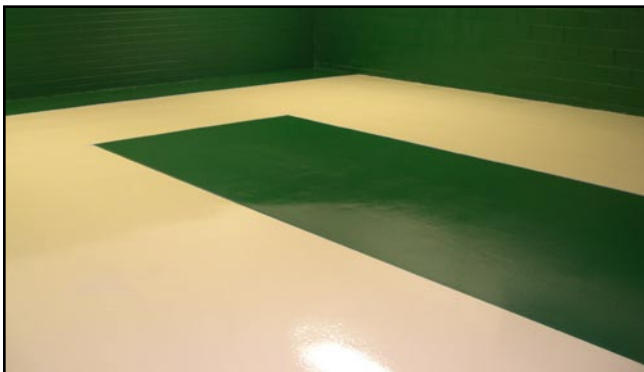

U31-1201 urethane topcoat applied.

Christian Brothers Automotive

2700 Highland Ave.

Jackson, Tennessee 38305

Owners: Wes and Claire Pennel

Floor completed at 10:00 P.M. on Saturday, January 9, 2010.

Christian Brothers Automotive