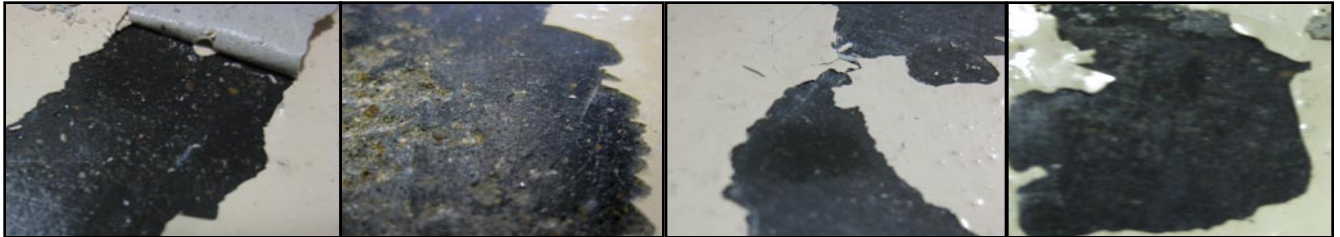

CASE HISTORY ADDENDUM

Summary from an inspection/repair trip made April 2010

Diagnosis: The shop floor has cancer. The cancer is not curable, but it will go into remission for periods of time. It will be natural to now go through a blame process, remorse, and just plain frustration because of the floor cancer!

Figures 1-4