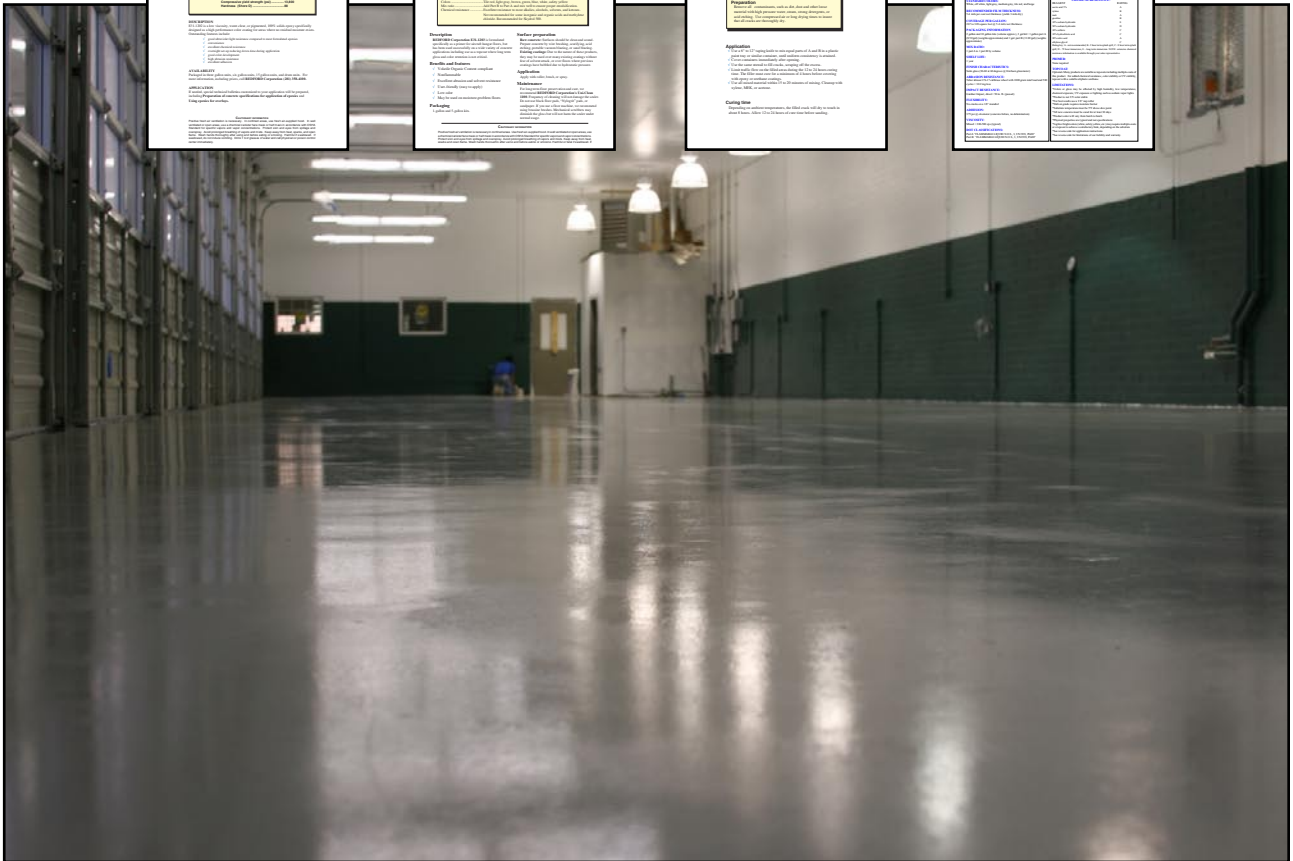

Christian Brothers Automotive
2700 Highland Ave.
Jackson, Tennessee 38305
Owners: Wes and Claire Pennel

The concrete slab temperature varied from 39° F near the front doors to 64° F underneath the heaters.