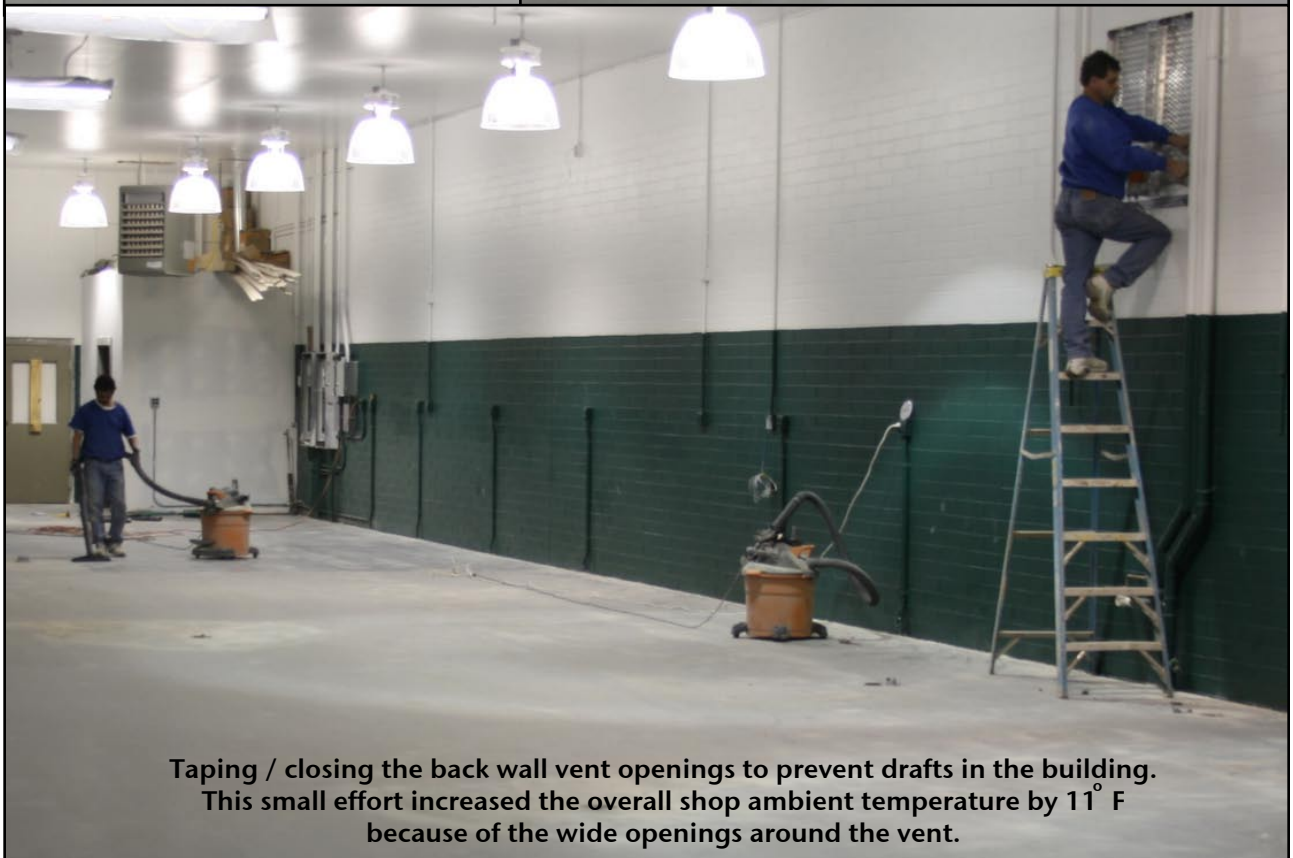

Christian Brothers Automotive

2700 Highland Ave.

Jackson, Tennessee 38305

Owners: Wes and Claire Pennel

Heating front door lips to warm concrete prior to application of E31-1202-64 concrete primer.

Taping / closing the back wall vent openings to prevent drafts in the building. This small effort increased the overall shop ambient temperature by 11° F because of the wide openings around the vent.