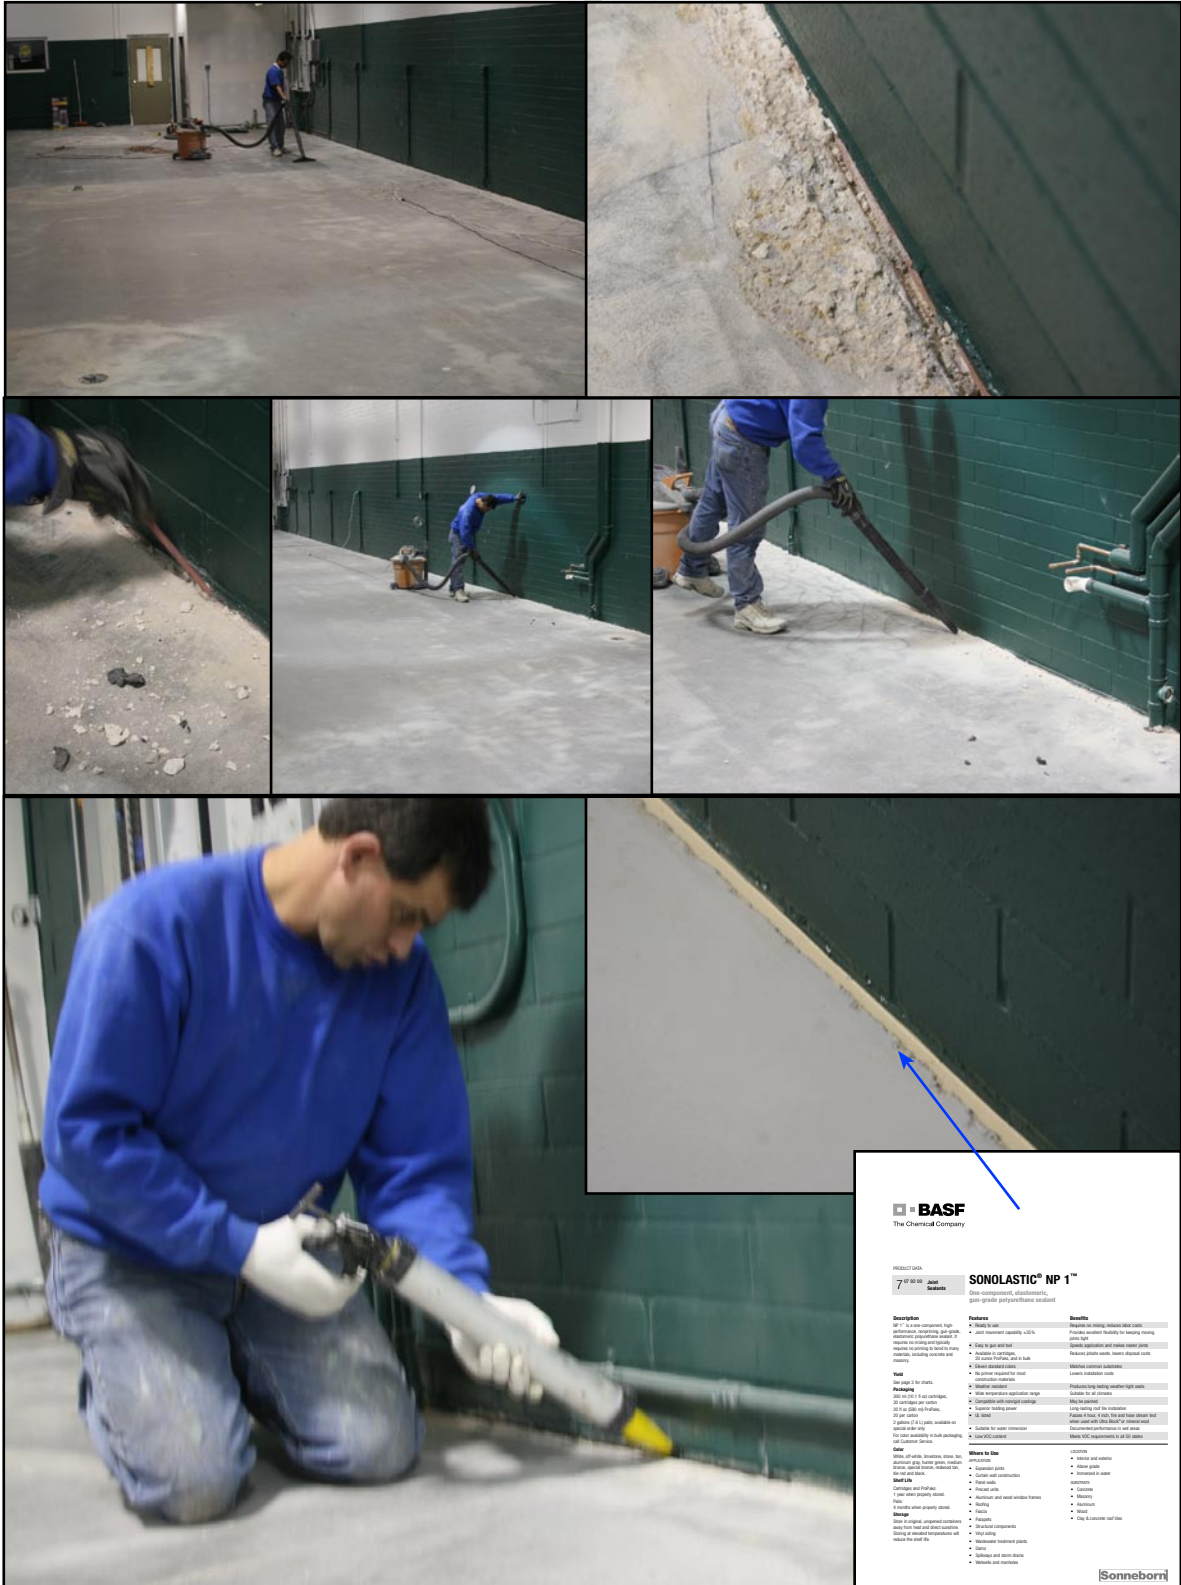

Christian Brothers Automotive
2700 Highland Ave.
Jackson, Tennessee 38305
Owners: Wes and Claire Pennel