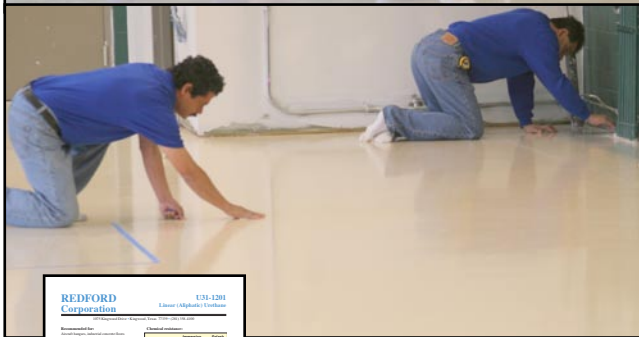

Christian Brothers Automotive

2700 Highland Ave.

Jackson, Tennessee 38305

Owners: Wes and Claire Pennel